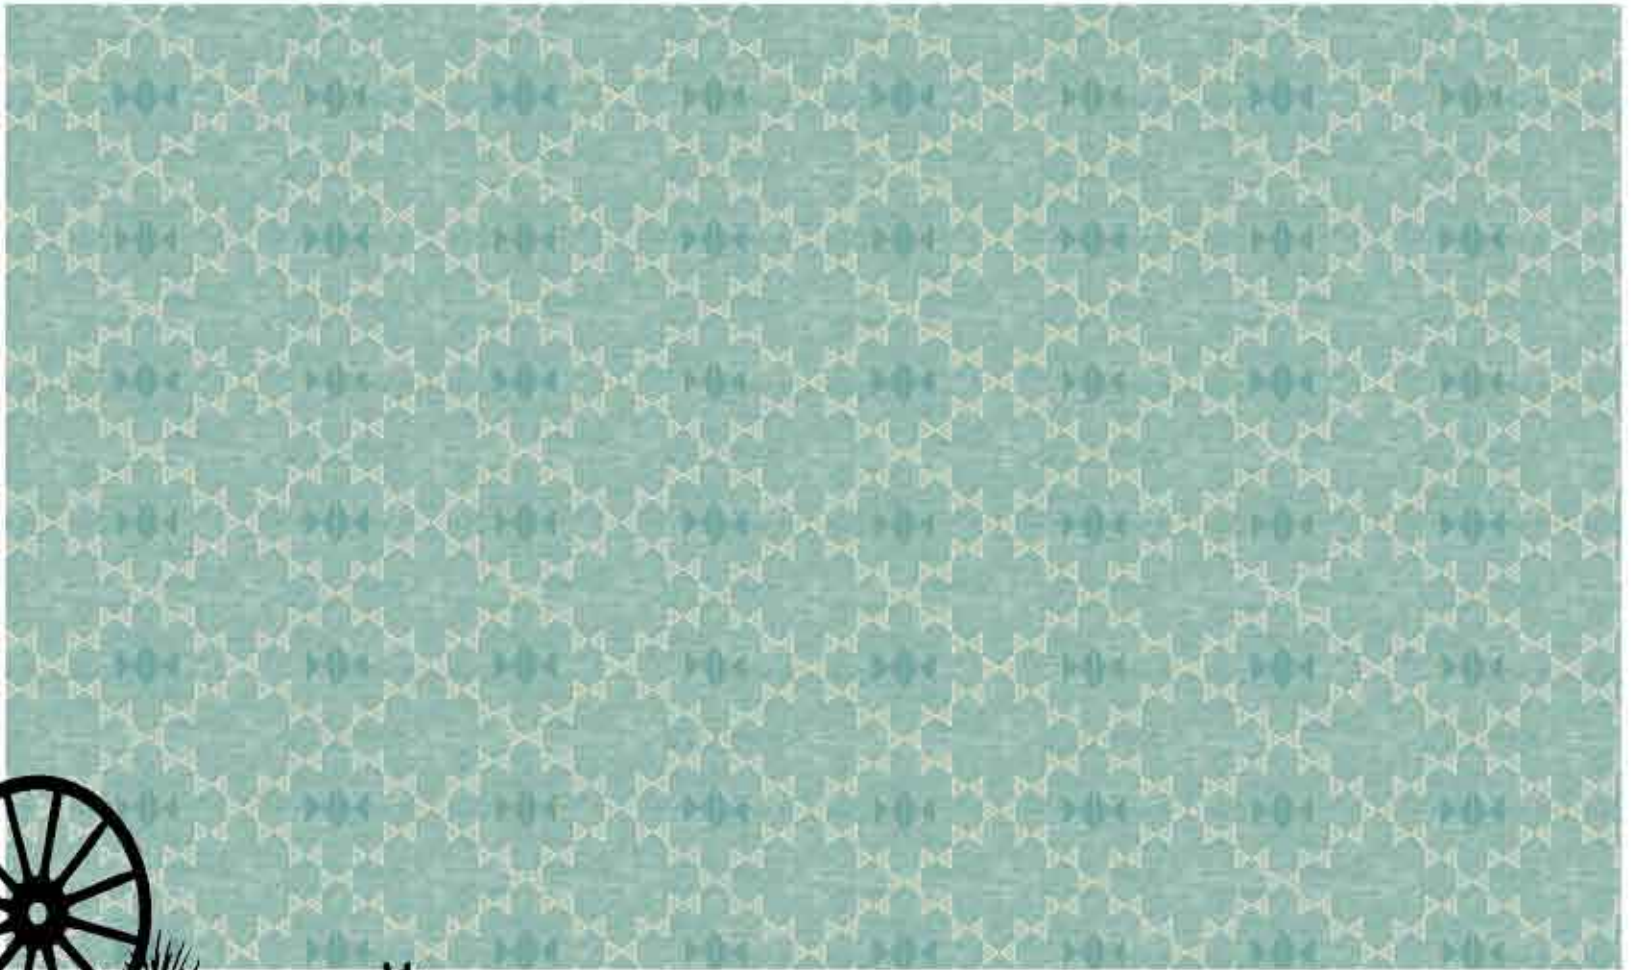

frontier quilt

CÄVERN

specs

pattern repeat: 13.6" h x 10" l

panel width: 27 in. w

citrus

denim