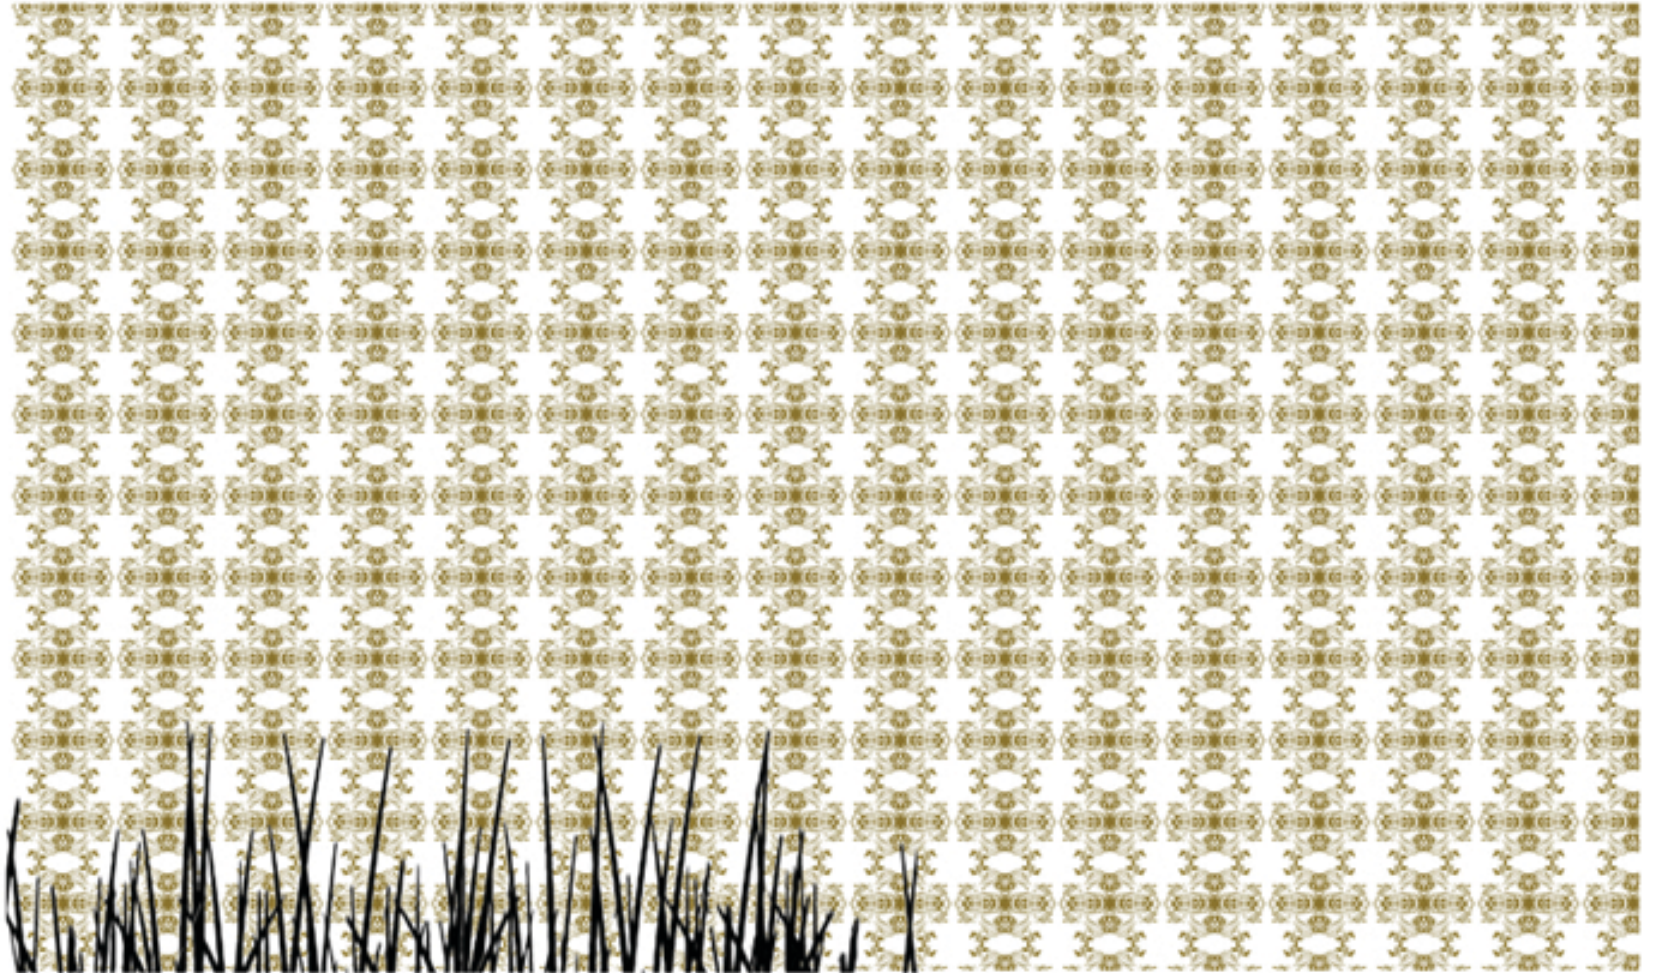

tigerlace

cavern

specs

pattern repeat: 6.5 in x 7 in
panel width: 27 in

salt

gold